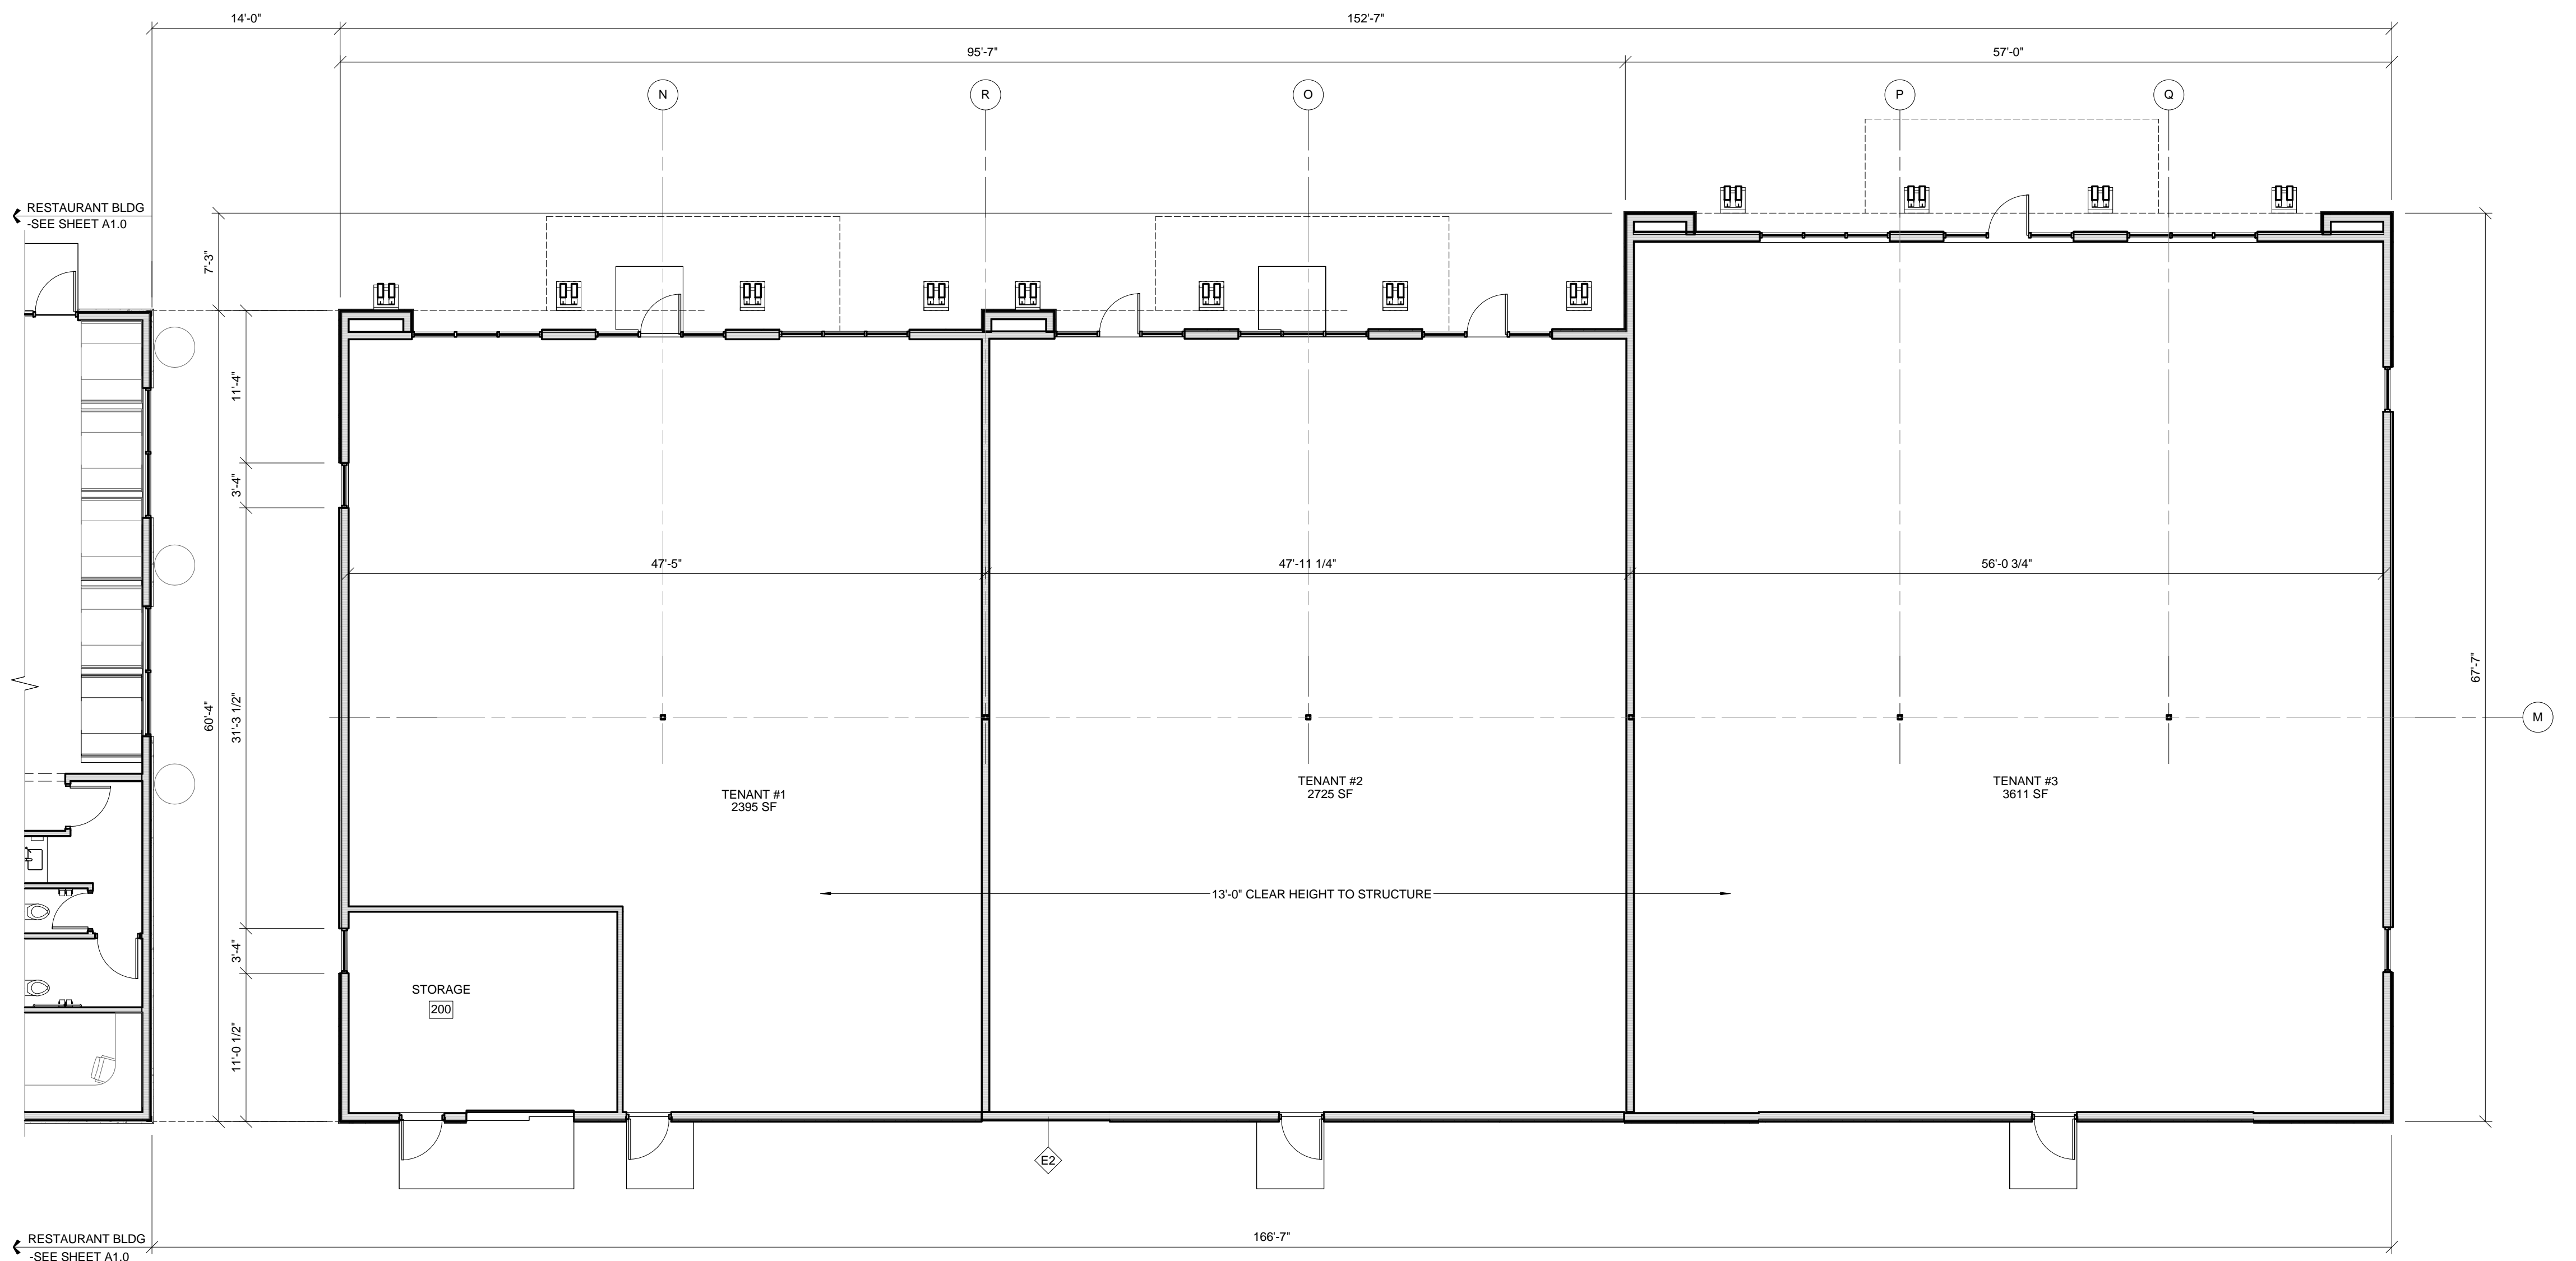

PARTIAL SITE PLAN

FLOOR PLAN - RETAIL

SCALE: 1/8" = 1'-0"